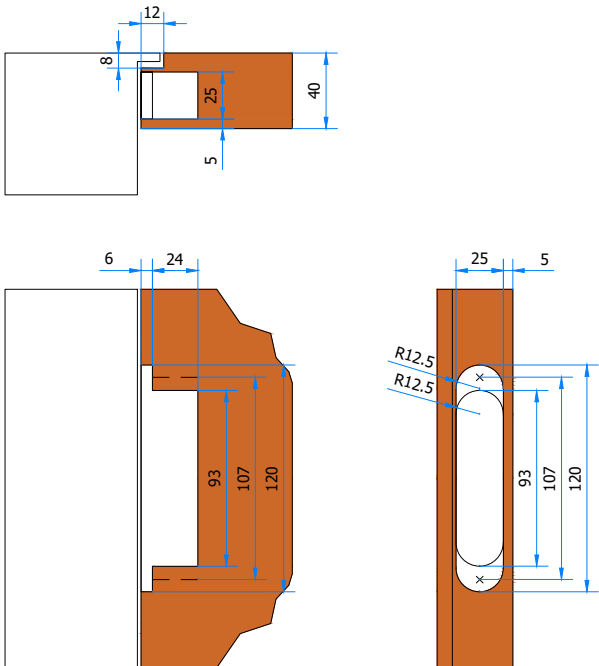

IN - INVISIBLE NEO S-5

AGB

IN

OUT

Magnotica Pro

Dorma ITS 96 2-4 - 52 40 01 50
Assa Abloy DC840 + 8

Geze Boxer + 8

OUT - ENKELE GIPSKARTONPLAAT